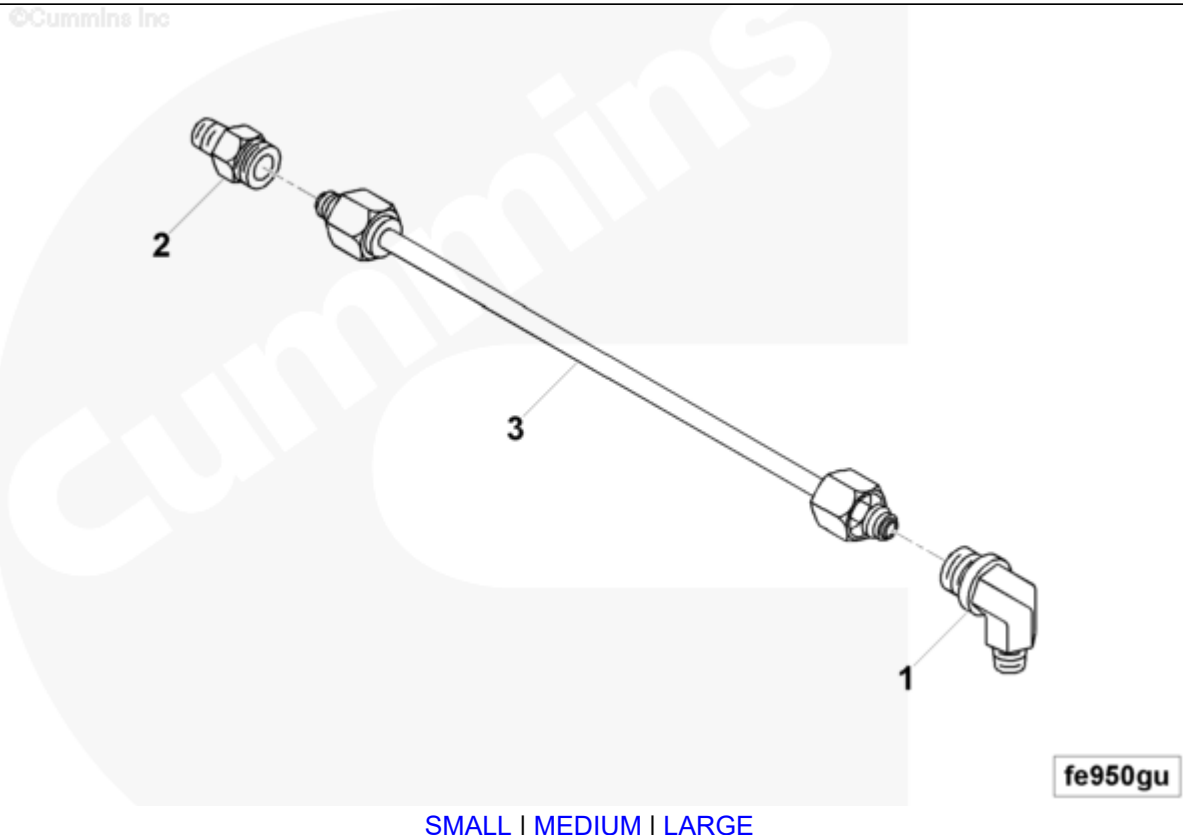

Parts Catalog - Option Detail

Electronic Parts Catalog - Option Detail				
Option	Group	Graphic	Film Card	Date
FE9802-06	05.01.5	fe950gu	T	04-DEC-02
Engines	4B3.9, 6A3.4, 6B5.9, B GAS INTERNATIONAL CM556, B4.5, B4.5 CM2350 B129B, B4.5 CM2350 B146C, B4.5 CM2350 B147B, B4.5 RGT, B4.5S, B5.9 G, B5.9 GAS PLUS CM556, B5.9 LPG, B5.9 LPG PLUS CM556, B6.7 CM2350 B121B, B6.7 CM2350 B135B, B6.7 CM2350 B136C, B6.7 CM2350 B148B, B6.7 G CMOH6.0 B125, B6.7N CM2380 B150B, B6.7S, F3.8 CM2350 F120B, F3.8 CM2350 F128C, F3.8 CM2350 F132B, F3.8 F102, G3.9, G5.9, G5.9 CM558, ISB (CHRYSLER), ISB CM2150, ISB CM2150 E, ISB CM550, ISB CM850, ISB/ISD4.5 CM2150 B119, ISB/ISD4.5 CM2150 SN, ISB/ISD6.7 CM2150 B120, ISB/ISD6.7 CM2150 SN, ISB/ISD6.7 CM2880 B126, ISB3.9 CM2220 B107, ISB4.5 CM2150, ISB5.9G CM2180, ISB6.7 2010 DCX PICKUP, ISB6.7 2013 DCX CHASSIS CAB, ISB6.7 CM2150 SQ, ISB6.7 CM2250, ISB6.7 CM2350 B101, ISB6.7 CM2350 B103, ISB6.7 CM2350 B142, ISB6.7 CM2670 B153B, ISB6.7 G CM2180 B118, ISBE CM2150, ISBE CM800, ISBE2/ISBE3 CM850, ISBE4 CM850, ISD4.5 CM2150, ISD6.7 CM2880 D101, ISF2.8 CM2220, ISF2.8 CM2220 AN, ISF2.8 CM2220 EC, ISF2.8 CM2220 ECF2, ISF2.8 CM2220 F101, ISF2.8 CM2220 F117, ISF2.8 CM2220 F122, ISF2.8 CM2220 F126, ISF2.8 CM2220 F129, ISF2.8 CM2220 IAN, ISF3.8 CM2220, ISF3.8 CM2220 AN, ISF3.8 CM2220 F103, ISF3.8 CM2220 F110, ISF3.8 CM2220 F116, ISF3.8 CM2220 F134B, ISF3.8 CM2220 IAN, ISF3.8 CM2350 F109, ISF4.5 CM2220 F123, ISG11 CM2880 G106, ISG11 CM2880 G108, ISG12 CM2880 G107, ISG12 CM2880 G109, ISG12 G CMOH6.0 G111, QSB3.9 30 CM550, QSB3.9 CM2880 B138, QSB4.5 30 CM550, QSB4.5 CM2150 B108, QSB4.5 CM2250 B131, QSB4.5 CM2250 EC, QSB4.5 CM2350 B106, QSB4.5 CM2350 B122			

[SMALL](#) | [MEDIUM](#) | [LARGE](#)

Cart	Ref No	Part Number	Part Description	Required	Remarks
<input type="button" value="View My Cart"/>					
		FE9802-06	Air Fuel Control Plumbing		Air Fuel Control Plumbing...(More)